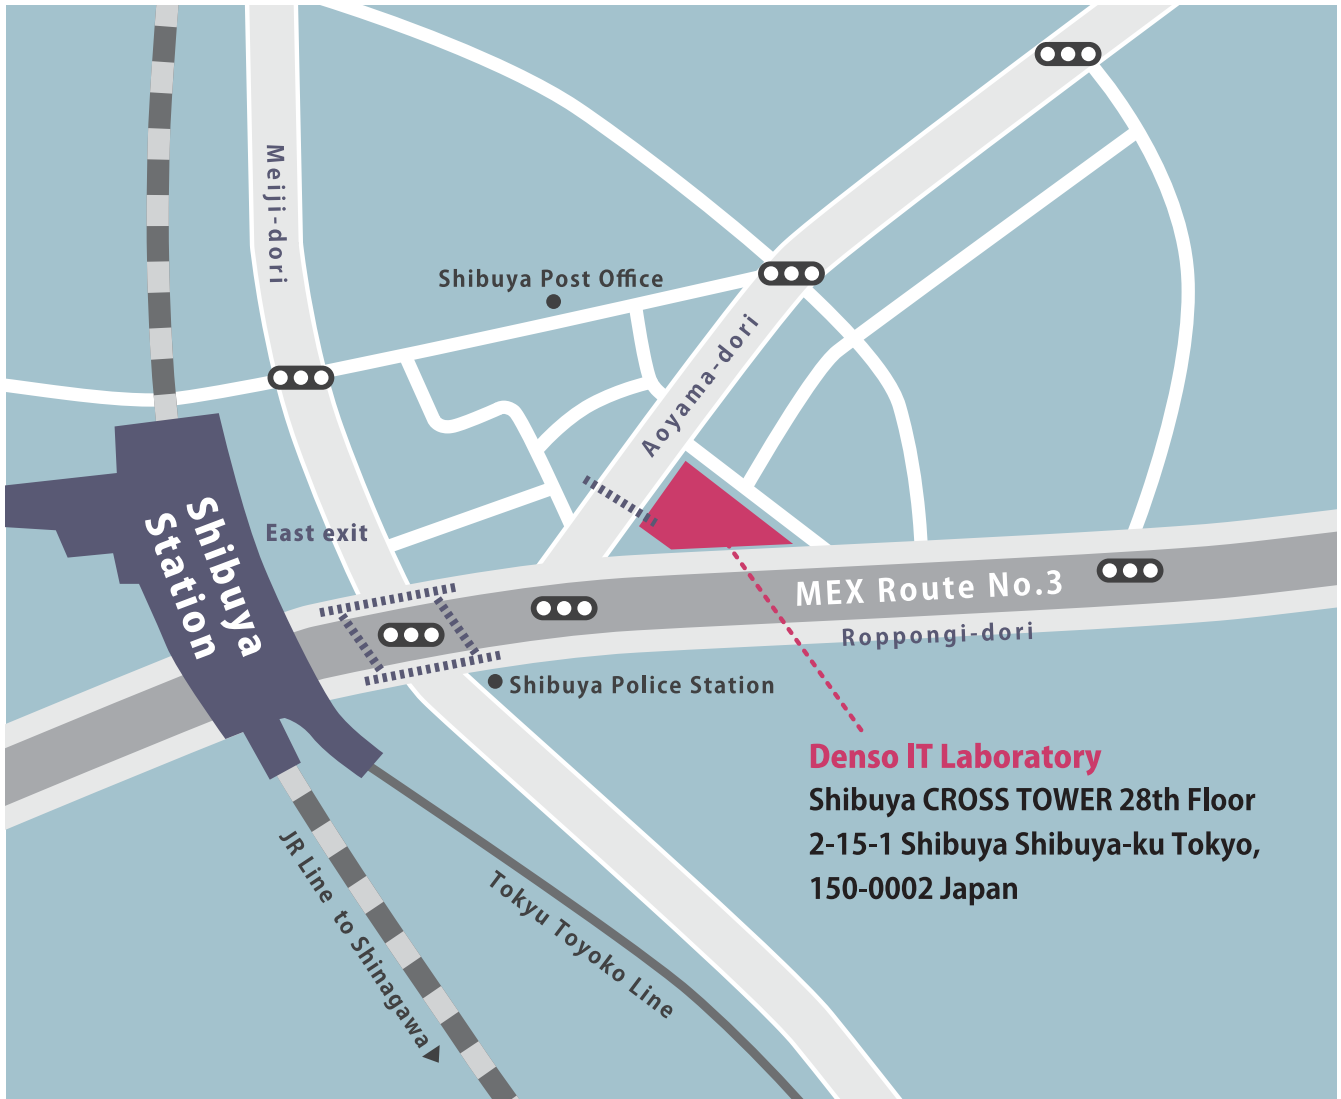

Office MAP

Shibuya CROSS TOWER 28th Floor 2-15-1 Shibuya
Shibuya-ku Tokyo, 150-0002 Japan

[TEL]+81-3-6419-2300

[FAX]+81-3-6419-2319

Shibuya CROSS TOWER